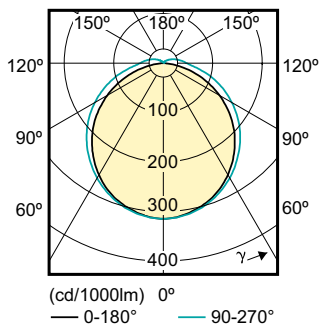

LEDtube PLC 100mm 9W G24Q-3 840 1000lm